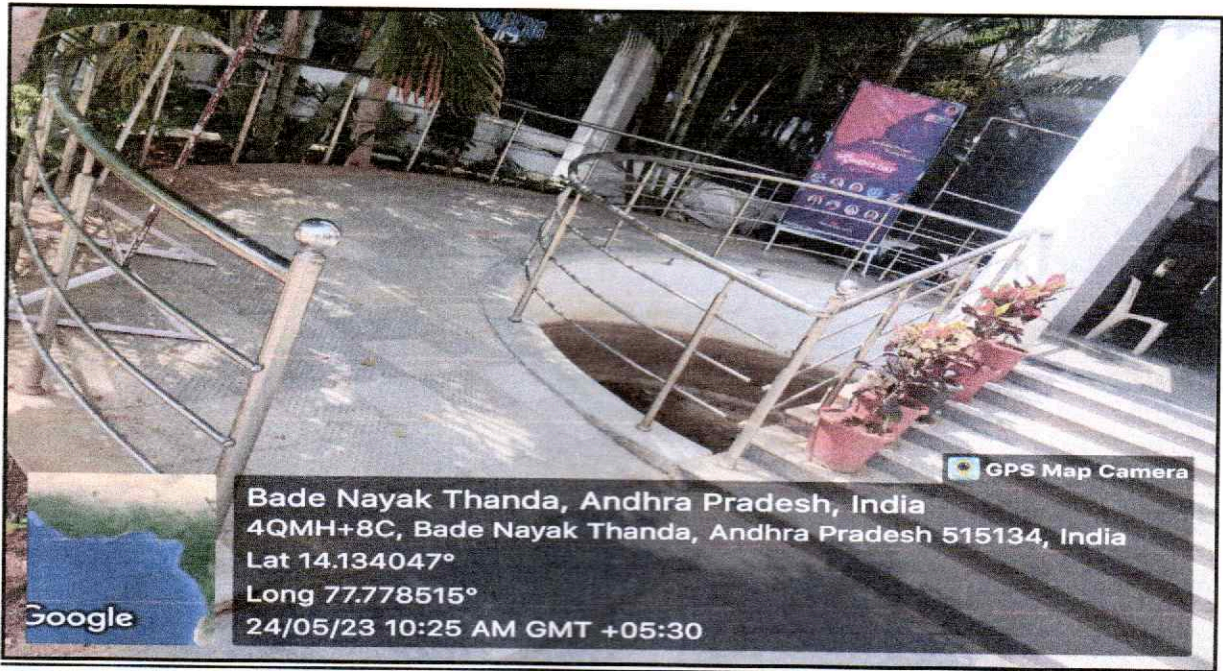

Physical and learning resources for disabled friendly environment

Barrier free facilities for disabled and elderly persons

Fig: Barrier free built for Disabled persons for first and second floor

Adarsh
Principal
Sanskriti School of Engineering
Beedupalli Road, Prasanthigram,
PUTTAPARTHI - 515 134.
Anantapuramu (Dt) A.P.