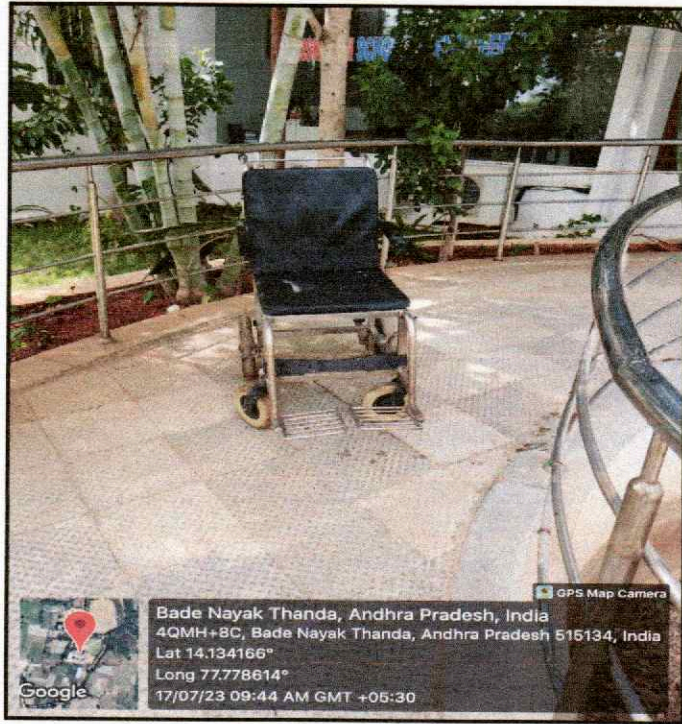

Fig: photos of Barrier free built for Disabled persons at SSE entrance

La Venkata K
Principal
 Sanskriti School of Engineering
 Beedupalli Road, Prasanthingram,
 PUTTAPARTHI - 515 134,
 Anantapuramu (Dt) A.P.

Fig: Wheel Chair for physically disabled persons

Fig: NVDA Software is installed in digital library computer for visually impaired person's assistance

V. Venkai
Principal
Sanskriti School of Engineering,
Beedupalli Road, Prasanthigram,
PUTTAPARTHI - 515 134.
Anantapuramu (Dt) A.P.