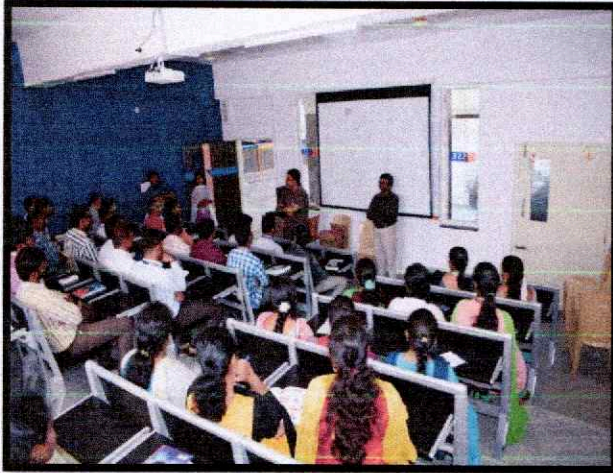

SANSKRITHI SCHOOL OF ENGINEERING

Behind SSSS Hospital, Beedupalli knowledge park, Prasanthigram, Puttaparthi - 515134
Affiliated by JNTUA & Approved by All India Council for Technical Education (AICTE), www.sseptp.org

AYUTHA POOJA CELEBRATION (05-10-2019)