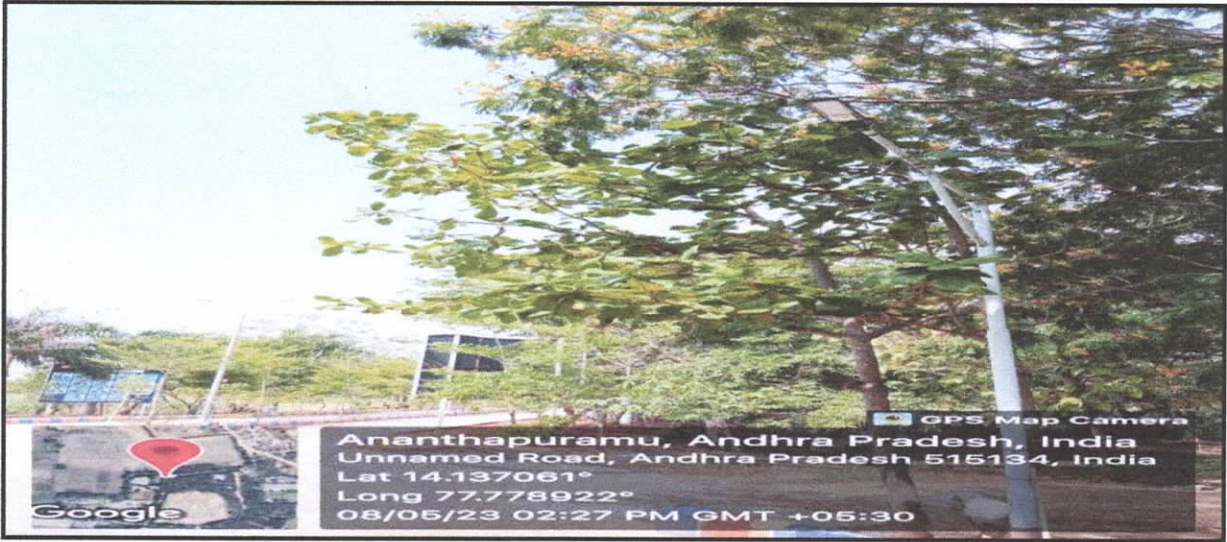

Fig: Power efficient LEDs in SSE campus