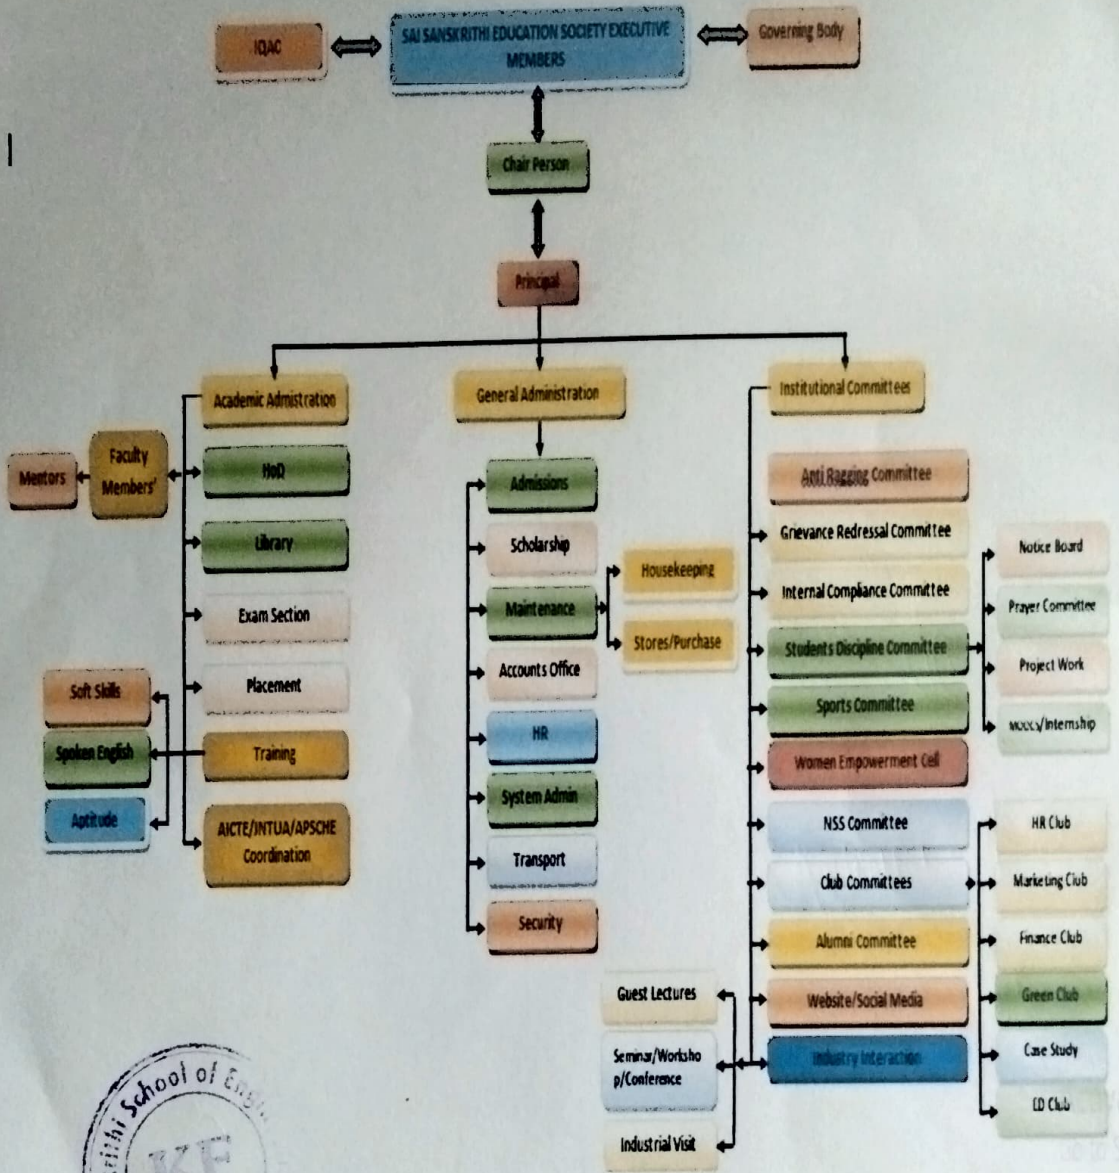

SANSKRITHI SCHOOL OF ENGINEERING

Behind SSSS Hospital, Beedupalli knowledge park, Prasanthugram, Puttaparthi - 515134
Affiliated by JNTUA & Approved by All India Council for Technical Education (AICTE). www.sseptp.org

Organization Structure depicting the decentralization

(Signature)
Principal
Sanskriti School of Engineering
Beedupalli Road, Prasanthugram,
PUTTAPARTHI - 515 134.
Anantapuramu (Dt) A.P.