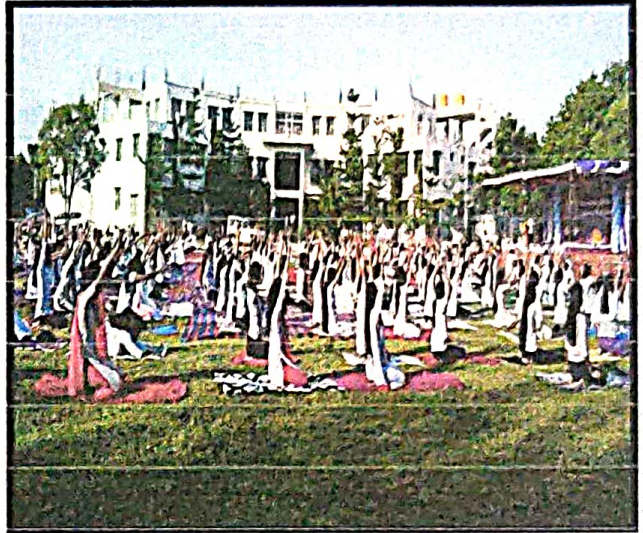

SANSKRITHI SCHOOL OF ENGINEERING

Behind SSSS Hospital, Beedupalli knowledge park, Prasanthagram, Puttaparthi - 515134
Affiliated by JNTUA & Approved by All India Council for Technical Education (AICTE), www.sseptp.org

YOGA DAY CELEBRATION 2022

VA Venkatesh
Principal

Sanskriti School of Engineering
Beedupalli Road, Prasanthagram,
PUTTAPARTHI - 515 134.
Anantapuramu (Dt) A.P.