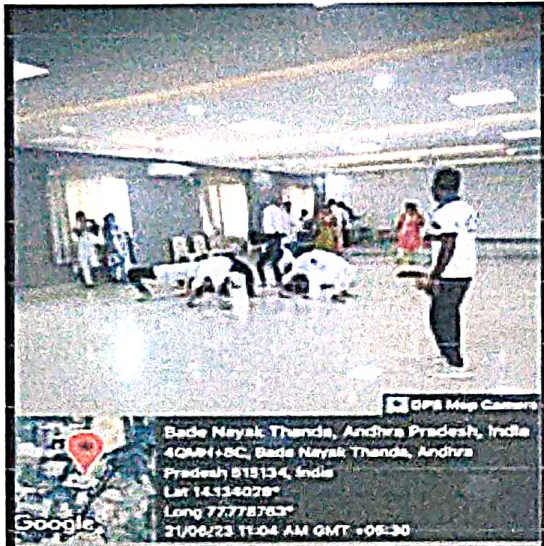

SANSKRITHI SCHOOL OF ENGINEERING

Behind SSSS Hospital, Beedupalli knowledge park, Prasanthagram, Puttaparthi - 515134
Affiliated by JNTUA & Approved by All India Council for Technical Education (AICTE), www.sseptp.org

YOGA DAY CELEBRATION 2022

VA Venkatesh
Principal

Sanskriti School of Engineering
Beedupalli Road, Prasanthagram,
PUTTAPARTHI - 515 134.
Anantapuramu (Dt) A.P.