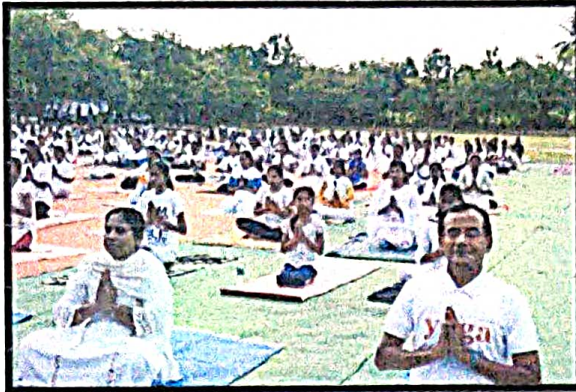

SANSKRITHI SCHOOL OF ENGINEERING

Behind SSSS Hospital, Beedupalli knowledge park, Prasanthagram, Puttaparthi - 515134
Affiliated by JNTUA & Approved by All India Council for Technical Education (AICTE), www.sseptp.org

YOGA DAY CELEBRATION 2022

VA Venkatesh
Principal

Sanskriti School of Engineering
Beedupalli Road, Prasanthagram,
PUTTAPARTHI - 515 134.
Anantapuramu (Dt) A.P.