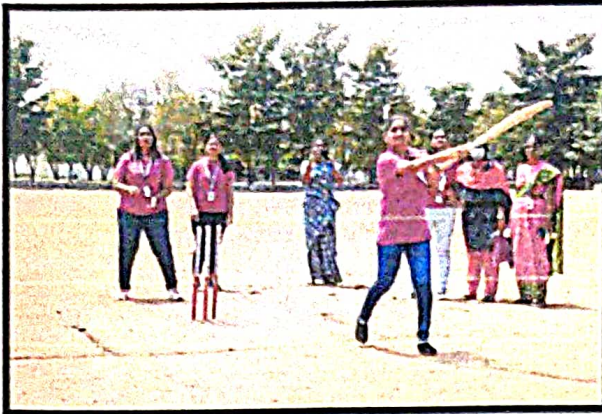

SANSKRITHI SCHOOL OF ENGINEERING

Behind SSSS Hospital, Beedupalli knowledge park, Prasanthigram, Puttaparthi - 515134
Affiliated by JNTUA & Approved by All India Council for Technical Education (AICTE), www.sseptp.org

[Handwritten Signature]
Principal

Sanskriti School of Engineering
Beedupalli Road, Prasanthigram,
PUTTAPARTHI - 515 134.
Anantapuramu (Dt) A.P.