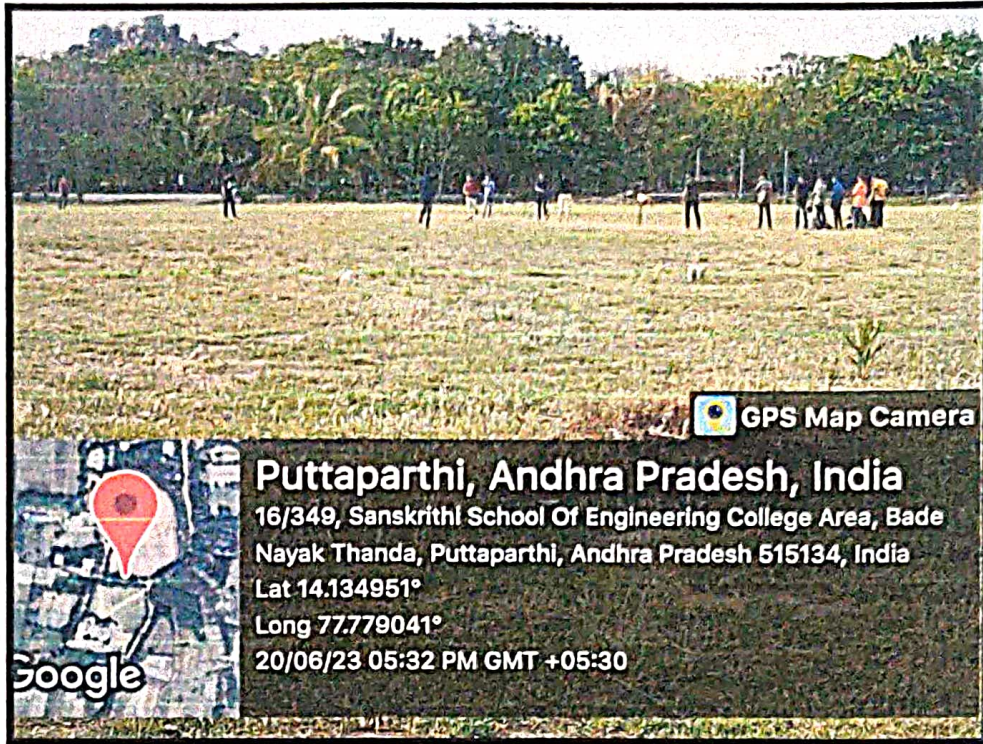

SANSKRITHI SCHOOL OF ENGINEERING

Behind SSSS Hospital, Beedupalli knowledge park, Prasanthigram, Puttaparthi - 515134
Affiliated by JNTUA & Approved by All India Council for Technical Education (AICTE), www.sseptp.org

CRICKET GROUND-SSE