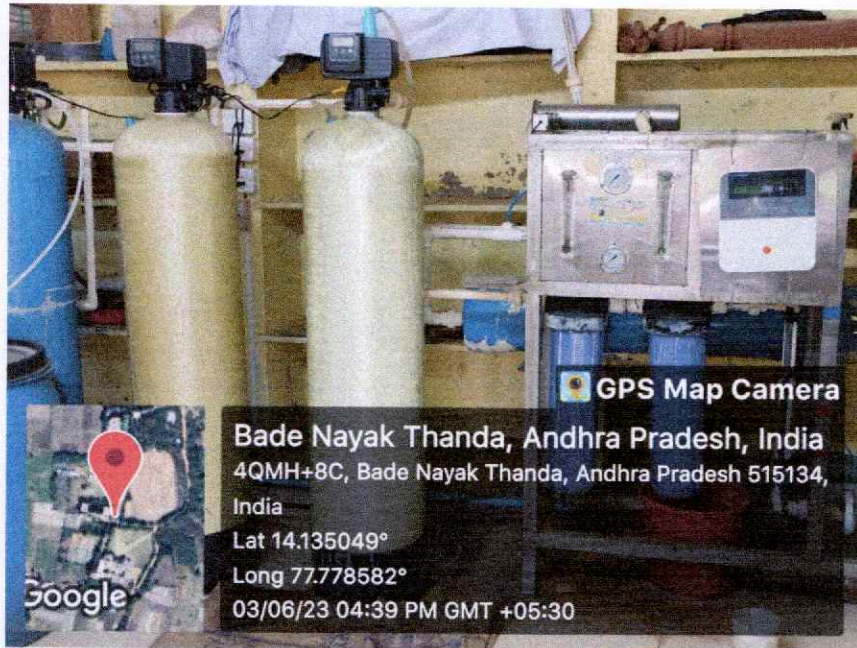

SANSKRITHI SCHOOL OF ENGINEERING

Behind SSSS Hospital, Beedupalli knowledge park, Prasanthigram, Puttaparthi - 515134
Affiliated by JNTUA & Approved by All India Council for Technical Education (AICTE), www.sseptp.org

RO WATER PLANT