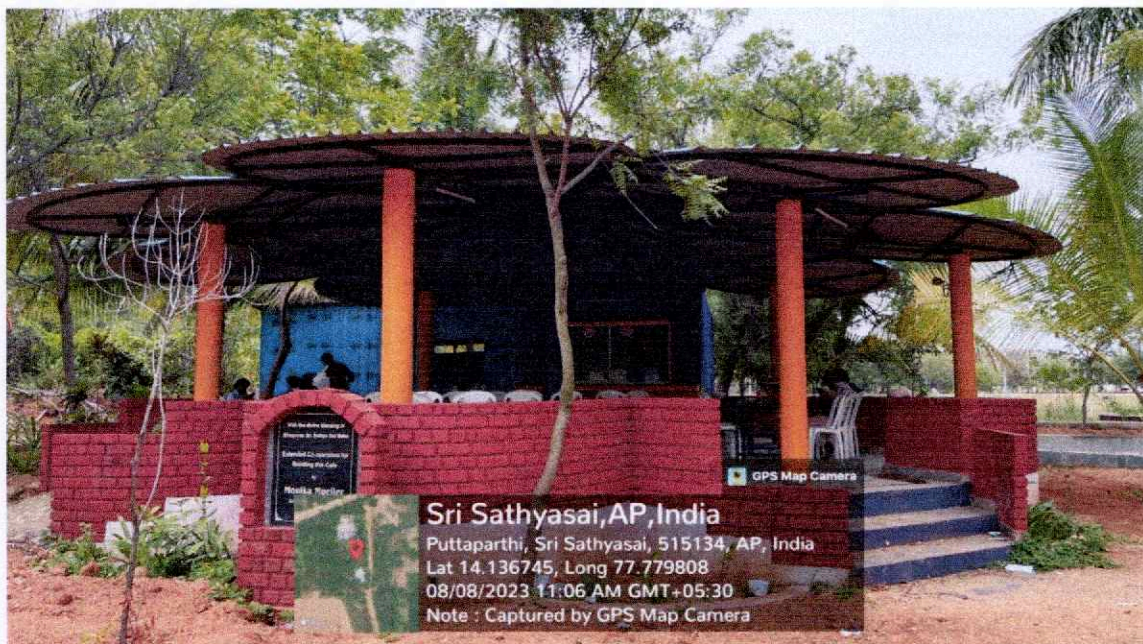

CAFETERIA

A. Venkatesh
Principal

Sanskriti School of Engineering
Beedupalli Road, Prasanthigram,
PUTTAPARTHI - 515 134.
Anantapuramu (Dt) A.P.