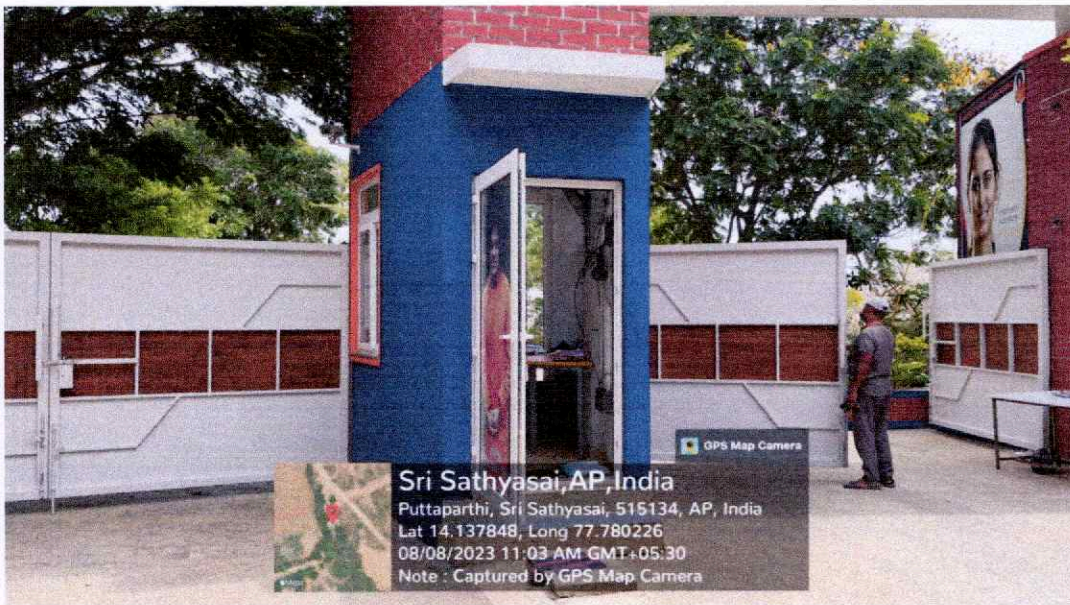

SECURITY ROOM

V. Venkatesh
Principal
Sanskriti School of Engineering
Beedupalli Road, Prasanthigram,
PUTTAPARTHI - 515 134.
Anantapuramu (Dt) A.P.