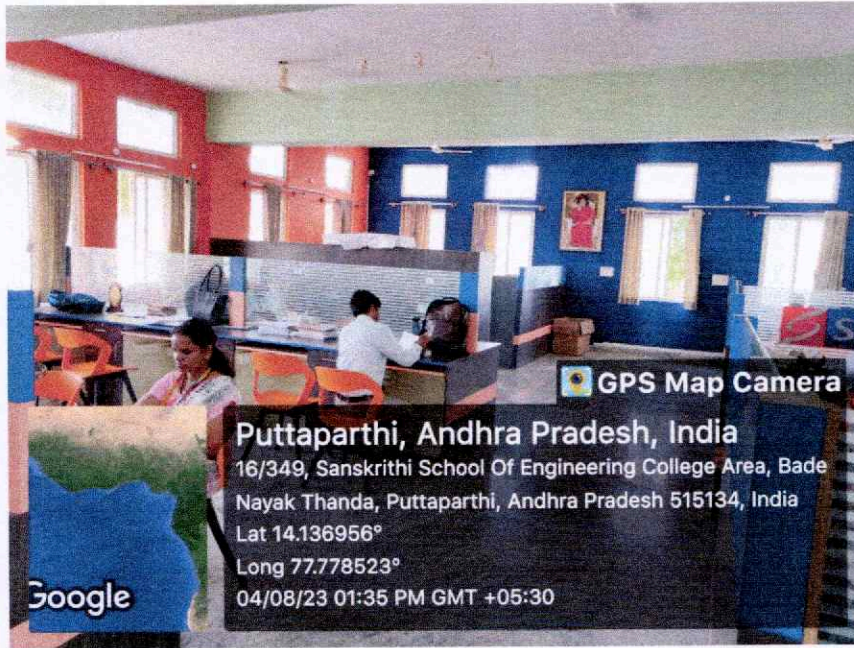

SANSKRITHI SCHOOL OF ENGINEERING

Behind SSSS Hospital, Beedupalli knowledge park, Prasanthigram, Puttaparthi - 515134
Affiliated by JNTUA & Approved by All India Council for Technical Education (AICTE). www.sseptp.org

FACULTY CABIN