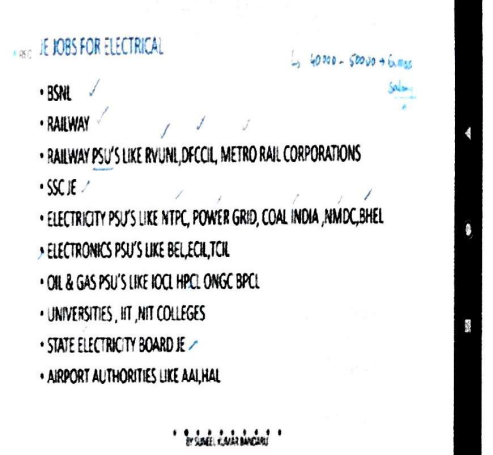

Principal
Sankranti School of Engineering
Beedupalli, Puttaparthi - 515 134.
Anantapuramu (Dt) A.P.

Event Organized Report

2020-21

Name of the Event Organized	Event organized as a Guest lecture on "Career opportunities for Electrical Students"
Title of the Event	Career Awareness
Name of the Coordinator	N.Pavan Kumar
Class of Participation	Students of II, III & IV years EEE
Number of Participants	160
Name of the Expert with Designation	Mr.Sunil Kumar Bandaru, Junior Engineer, BSNL
Objective of the Event	To motivate the students of SSE about career goals by sharing real life experience
Outcomes	Successfully completed the objectives
News Published	-
Photographs	