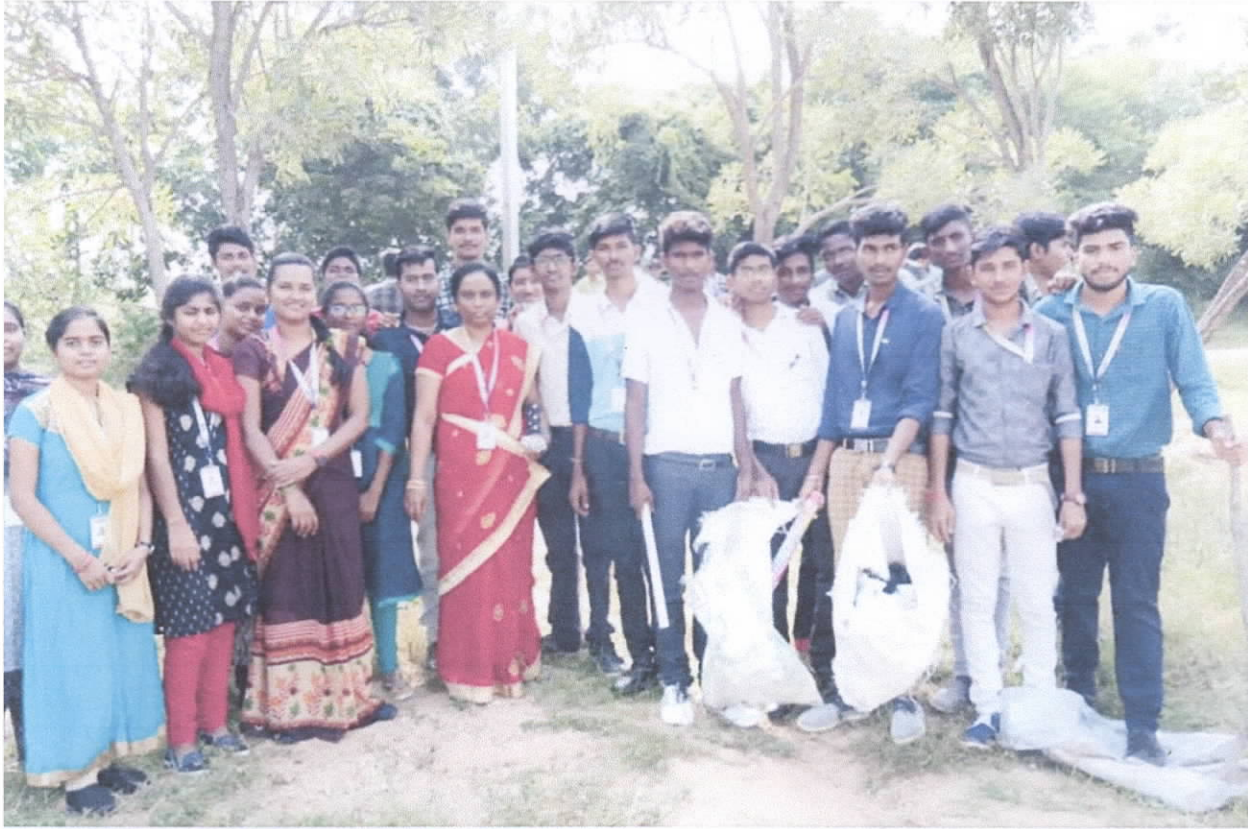

Swachh Bharat

Swachh Bharat Initiative @ SSE Campus.

1st year ECE Students conducted Campus cleaning program.

Date: 07.11.2011

PRINCIPAL

Principal
Sanskriti School of Engineering
Beedupalli Road, Prasanthigram,
PUTTAPARTHI - 515 134.
Anantapuramu (Dt) A.P.